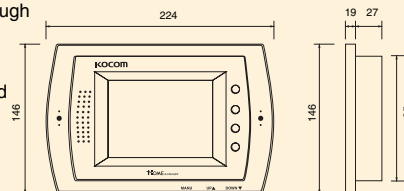

## Sub Videophone [ KSP-230 ]

- 4" TFT LCD Handsfree Communication
- Visitor Identification & Communication through Front Door & Common Gate Camera (Lobby phone) and Door Open
- Mutual Call and Communication with Guard
- Emergency Call Function

### Specifications

Model	KSP-230
Screen	4" TFT LCD
Power	DC +12V (1A) / Stand by 3W, in operation 7W
Communication	Hands free
System	Guard master_1circuit Lobby_1circuit
Wire	8P Wire or RS485
Dimension(mm)	(W)224×(H)146×(D)19

## Sub Videophone [ KSP-270 ]

- 7" color TFT LCD
- Handsfree Communication
- Auto Scanning for TV
- Adjustable Monitor Screen Angle (Left 90° / Right 90°)
- Message Recording & Radio
- Time, Channel & Condition Display
- Interlocking with Home Network & Automation System
- Call & Communication with Visitor (door open) & Guard
- Telephone Function

### Specifications

Model	KSP-270
Screen	7" TFT LCD
Power	DC +12V (3A) In Operation / 18W
Mounting Type	Flush Mount
Dimension(mm)	(W)268 × (H)110 × (D)92mm Flush BOX : (W)240 × (H)191 × (D)92mm

• The product may include option or additional functions.