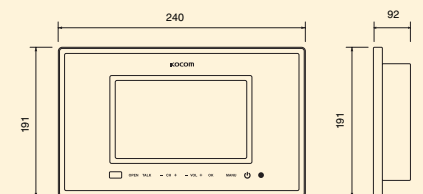

### Specifications

Model	KSP-230
Screen	4" TFT LCD
Power	DC +12V (1A) / Stand by 3W, in operation 7W
Communication	Hands free
System	Guard master_1circuit Lobby_1circuit
Wire	8P Wire or RS485
Dimension(mm)	(W)224×(H)146×(D)19

## Sub Videophone [ KSP-270 ]

- 7" color TFT LCD
- Handsfree Communication
- Auto Scanning for TV
- Adjustable Monitor Screen Angle (Left 90° / Right 90°)
- Message Recording & Radio
- Time, Channel & Condition Display
- Interlocking with Home Network & Automation System
- Call & Communication with Visitor (door open) & Guard
- Telephone Function

### Specifications

Model	KSP-270
Screen	7" TFT LCD
Power	DC +12V (3A) In Operation / 18W
Mounting Type	Flush Mount
Dimension(mm)	(W)268 × (H)110 × (D)92mm Flush BOX : (W)240 × (H)191 × (D)92mm

• The product may include option or additional functions.