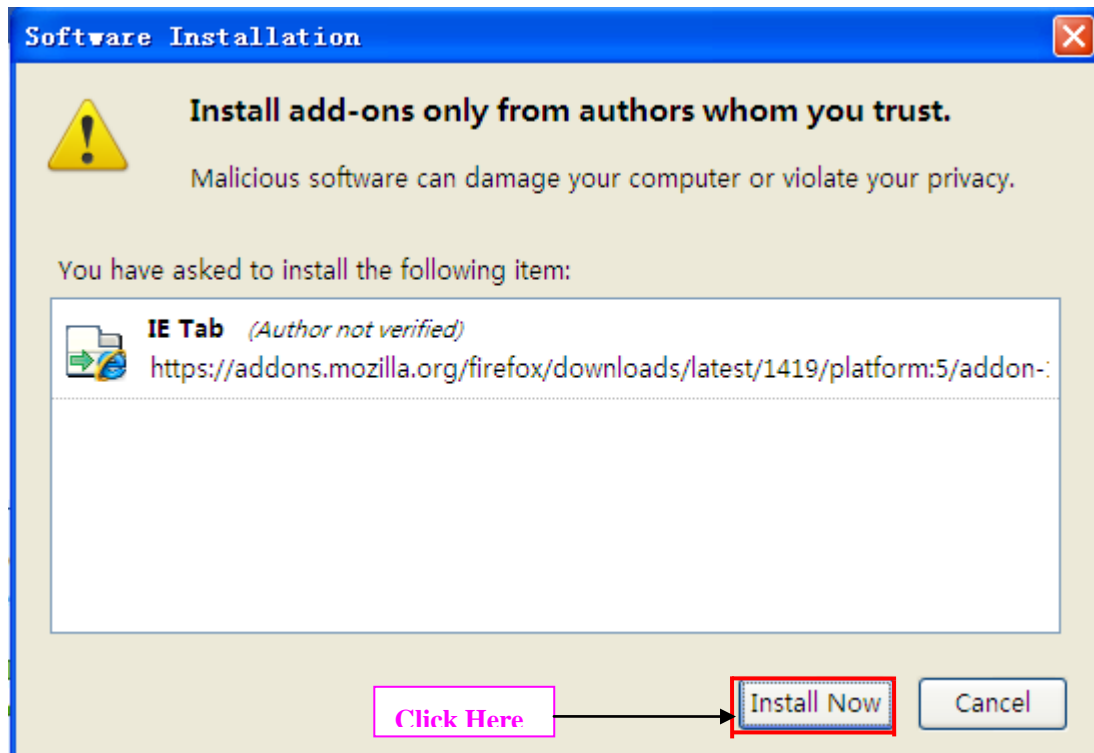

Firefox Operation manual

1. Open firefox browser, go to <https://addons.mozilla.org/zh-CN/firefox/addon/ie-tab/> to download activeX, see below pic.

2. Pls go to Tools->IE Tab Options

Then add your dvr ip address,see below