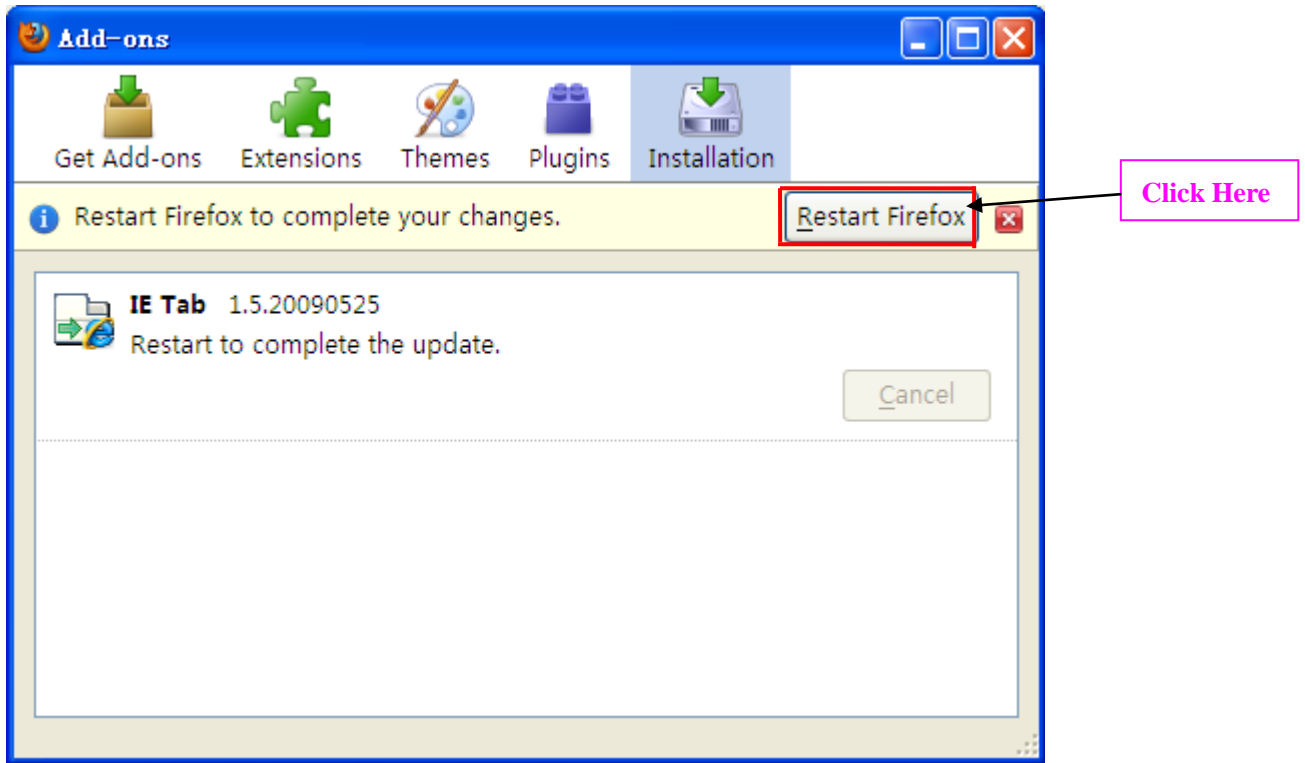

Firefox Operation manual

1. Open firefox browser, go to <https://addons.mozilla.org/zh-CN/firefox/addon/ie-tab/> to download activeX, see below pic.

2. Pls go to Tools->IE Tab Options

Then add your dvr ip address,see below