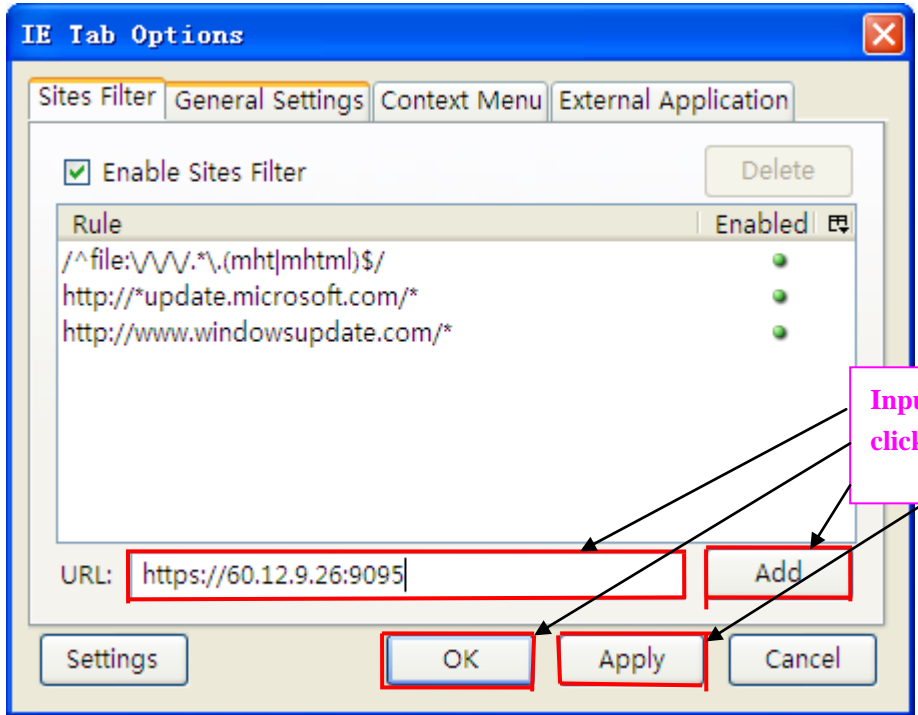

Firefox Operation manual

1. Open firefox browser, go to <https://addons.mozilla.org/zh-CN/firefox/addon/ie-tab/> to download activeX, see below pic.

2. Pls go to Tools->IE Tab Options

Then add your dvr ip address,see below

Then go to visit <http://60.12.9.26:9095/> , see below pic