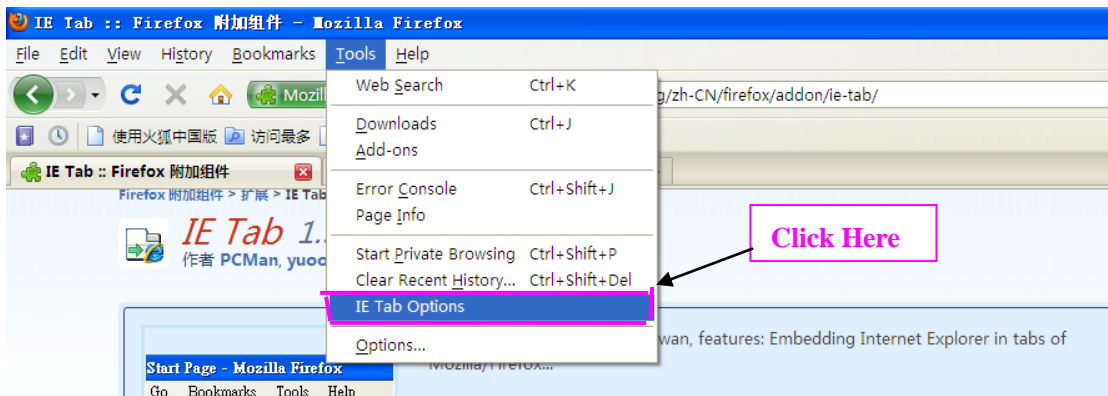

Firefox Operation manual

1. Open firefox browser, go to <https://addons.mozilla.org/zh-CN/firefox/addon/ie-tab/> to download activeX, see below pic.

2. Pls go to Tools->IE Tab Options

Then add your dvr ip address,see below

Then go to visit <http://60.12.9.26:9095/> , see below pic